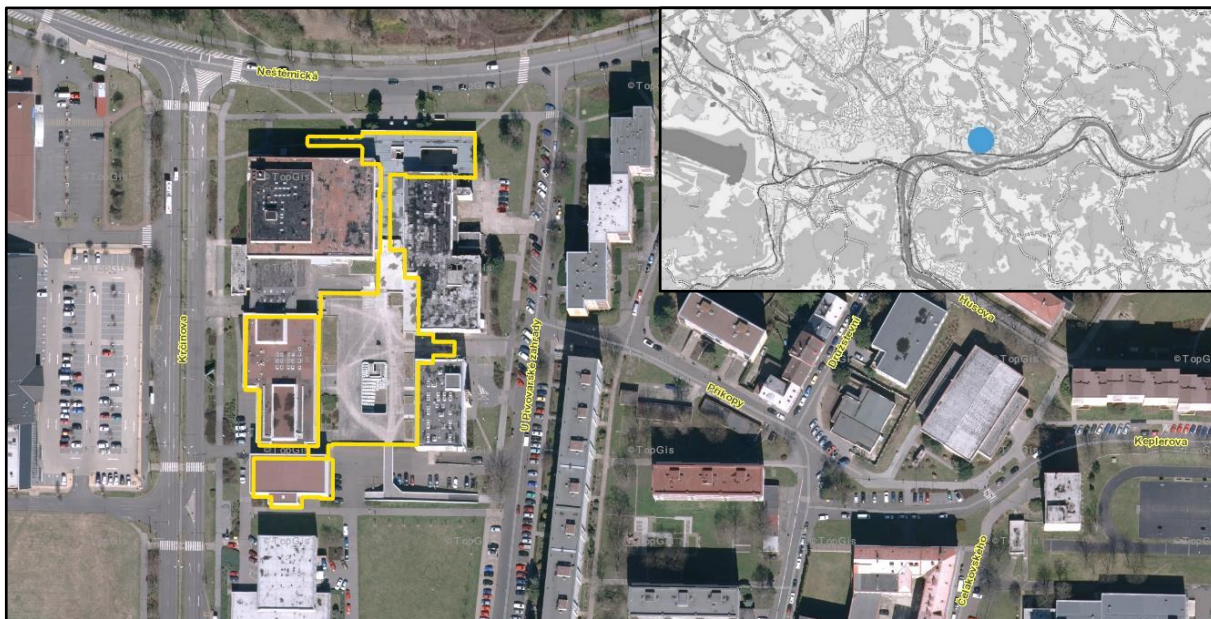

BROWNFIELDS

CORSO – cultural centre

Description		Ownership	
Municipality	Ústí nad Labem	Owner	The city
Cadastral territory	Krásné Březno	Number of owners	1
Street and street no.	Krčínova 801/6		

Basic information

The CORSO facility is located in Krásné Březno. It is approximately three kilometres from the centre of Ústí nad Labem and near the Land Registry for the Ústí Region and a healthcare centre.

Photographs

Detailed information

Identification number	74
Use according to the zoning plan	areas for civic amenities – small and medium-sized commercial facilities
Former use	cultural centre
Public technical infrastructure	complete
Number of plots	4
Total area	0,678 ha

Accessibility

The city centre	2,6 km
The slip road onto the D8 motorway	6 km
The Capital City Prague	67 km
The City of Dresden	48 km